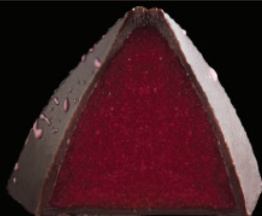

LA ROSE NOIR Gérard Dubois™

CRYSTAL COLLECTION, FROZEN

Item # 8099956 | Pack Size: 1/126 CT

18 Coffee

7-8 g / 0.25-0.28 oz /pc.
H: 16 mm, 0.63 in
L: 40 mm, 1.57 in
Ø: 26 mm, 1.02 in

18 Blackcurrant

8.5-9.5 g / 0.30-0.34 oz /pc.
H: 26 mm, 1.02 in
L: 33 mm, 1.30 in
Ø: 31 mm, 1.22 in

18 Lemon

9-10 g / 0.32-0.35 oz /pc.
H: 23mm, 0.91 in
L: 38 mm, 1.50 in
Ø: 32 mm, 1.26 in

18 Raspberry

8.5-9.5 g / 0.30-0.34 oz /pc.
H: 15 mm, 0.59 in
L: 25 mm, 0.98 in
Ø: 25 mm, 0.98 in