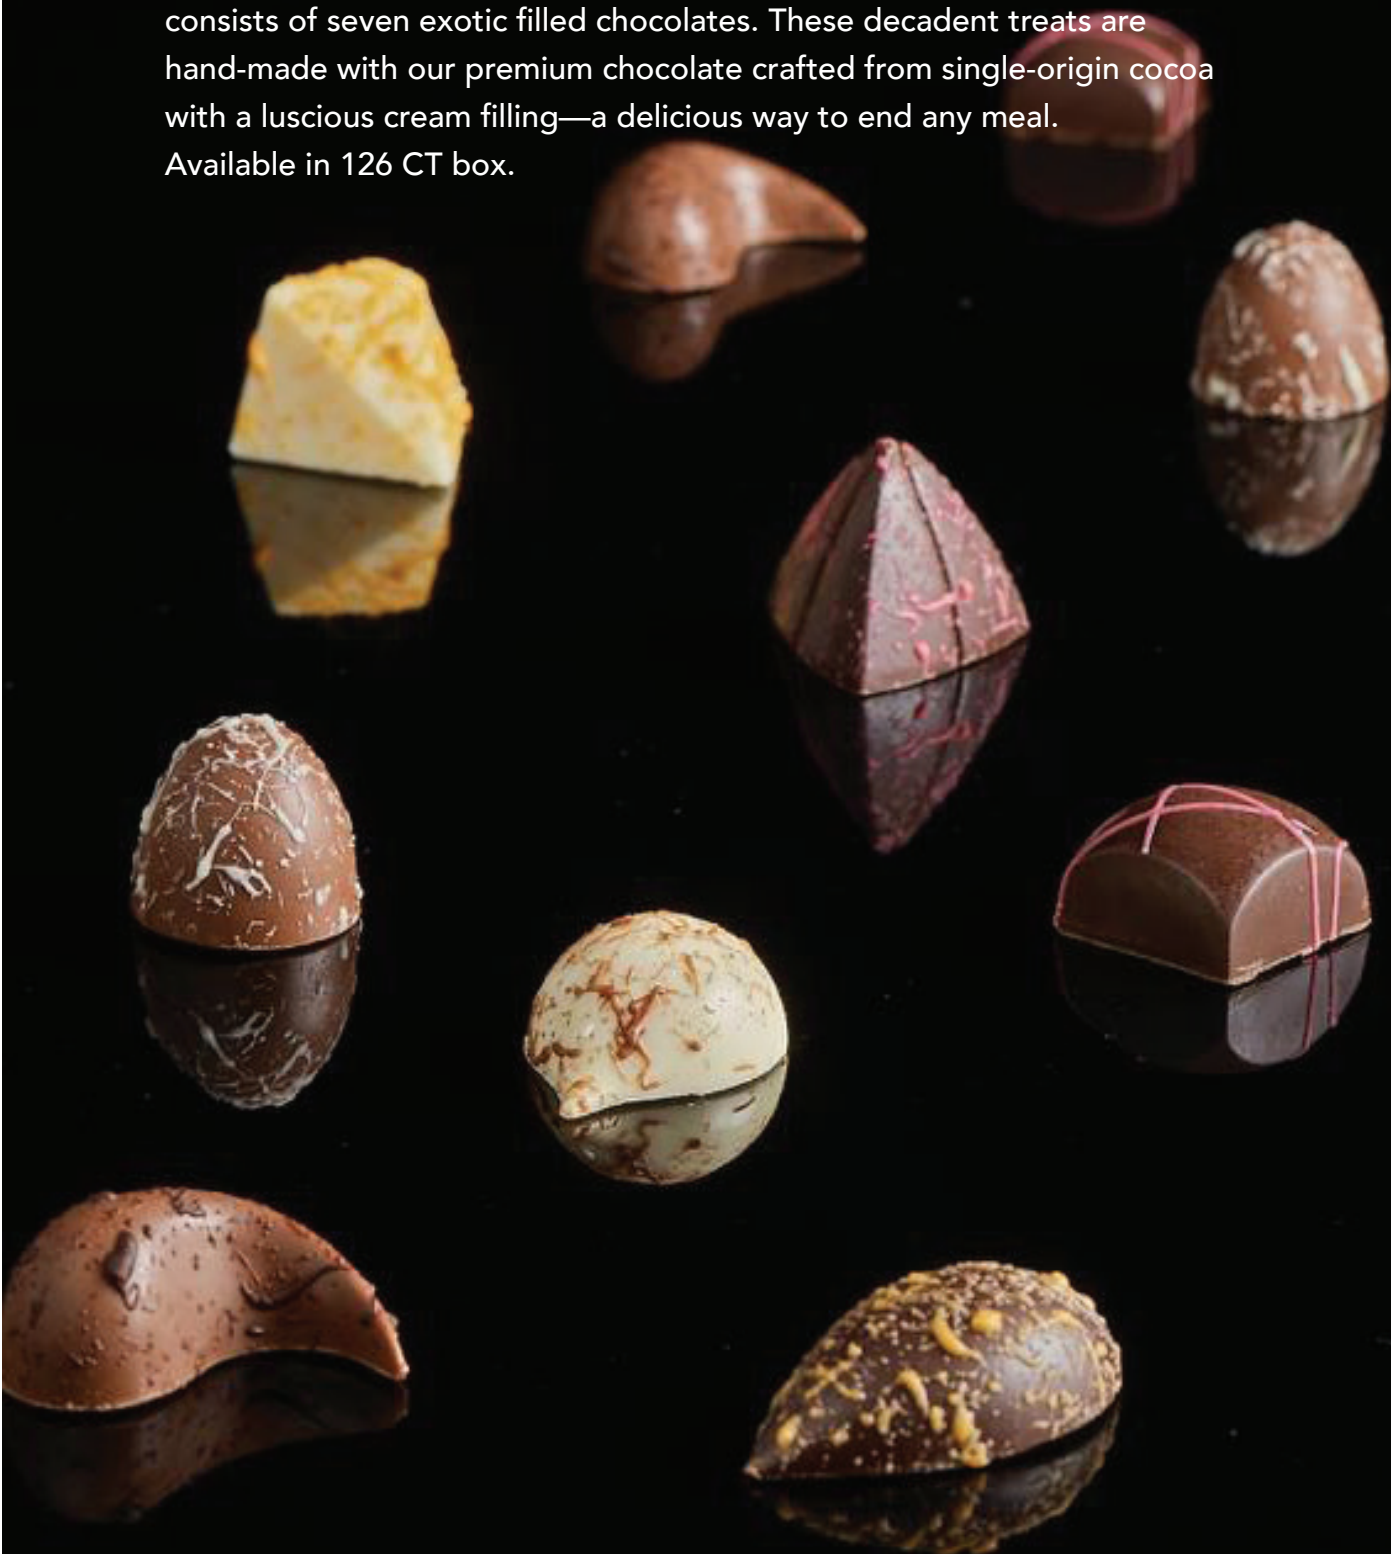

*Introducing*

**LA ROSE NOIRE** Gérard Dubois™

**CRYSTAL COLLECTION**

**LA ROSE NOIRE** premium thaw-and-serve **CRYSTAL COLLECTION** consists of seven exotic filled chocolates. These decadent treats are hand-made with our premium chocolate crafted from single-origin cocoa with a luscious cream filling—a delicious way to end any meal. Available in 126 CT box.

### 18 Lemon

9-10 g / 0.32-0.35 oz /pc.  
H: 23mm, 0.91 in  
L: 38 mm, 1.50 in  
Ø: 32 mm, 1.26 in

### 18 Salted Caramel

7-8 g / 0.25-0.28 oz /pc.  
H: 14 mm, 0.55 in  
L: 45 mm, 1.77 in  
Ø: 28 mm, 1.10 in

### 18 Passion Fruit

7-8 g / 0.25-0.28 oz /pc.  
H: 13mm, 0.51 in  
L: 46 mm, 1.81 in  
Ø: 25 mm, 0.98 in