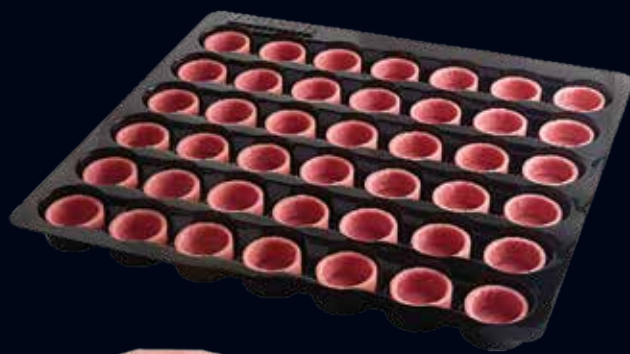

*"Fruity Tart Shells
& Multi Grains Tart Shells"
Hand Crafted*

Swiss Chalet
FINE FOODS

LA ROSE NOTRE

**Gérard
Dubois**

TM

Sweet

Strawberry Tart Shells

Mini Round

5-6g / 0.18-0.21oz./pc.
42 pcs/tray, 5 trays/box
H: 17mm, 0.67 inch
Ø: 35mm, 1.38 inch
Item 67031

Medium Round

10-11g / 0.35-0.21oz./pc.
20 pcs/tray, 5 trays/box
H: 17mm, 0.67 inch
Ø: 55mm, 2.16 inch
Item 67032

Large Round

23-24g / 0.90-0.94oz./pc.
9 pcs/tray, 5 trays/box
H: 17mm, 0.67 inch
Ø: 80mm, 3.15 inch
Item 67033

Size and weight are approximate and should be used as a reference only

Sweet

Lemon Tart Shells

Large Round

23-24g / 0.90-0.94oz./pc.
9 pcs/tray, 5 trays/box
H: 17mm, 0.67 inch
Ø: 80mm, 3.15 inch
Item 967003

Size and weight are approximate and should be used as a reference only

Sweet

Green Tea Tart Shells